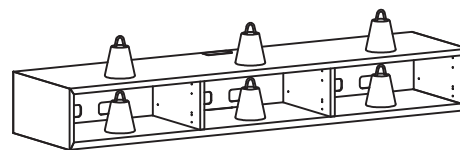

Nodvendigt verktoj
Tools needed
 Benotigte Werkzeuge

Wall Bracket 3

Maksimal belastning
 Maximum Load
 Maximale Belastung

clic 13S = 50kg

clic 130 = 50kg
 clic 131 = 40kg

clic 130S = 50kg
 clic 131S = 40kg

clic 230S = 70kg
 clic 231S = 70kg
 clic 232S = 70kg

clic 230 = 100kg
 clic 231 = 100kg
 clic 232 = 100kg

clic 430 = 100kg

1

1.1

1.2

1.3

2