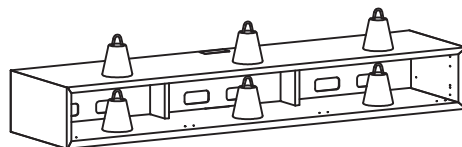

Nodvendigt verktoj
Tools needed
 Benotigte Werkzeuge

Wall Bracket 3

Maksimal belastning
 Maximum Load
 Maximale Belastung

clic 13S = 50kg

clic 130 = 50kg
 clic 131 = 40kg

clic 130S = 50kg
 clic 131S = 40kg

clic 230S = 70kg
 clic 231S = 70kg
 clic 232S = 70kg

clic 230 = 100kg
 clic 231 = 100kg
 clic 232 = 100kg

clic 430 = 100kg

1

1.1

1.2

1.3

2