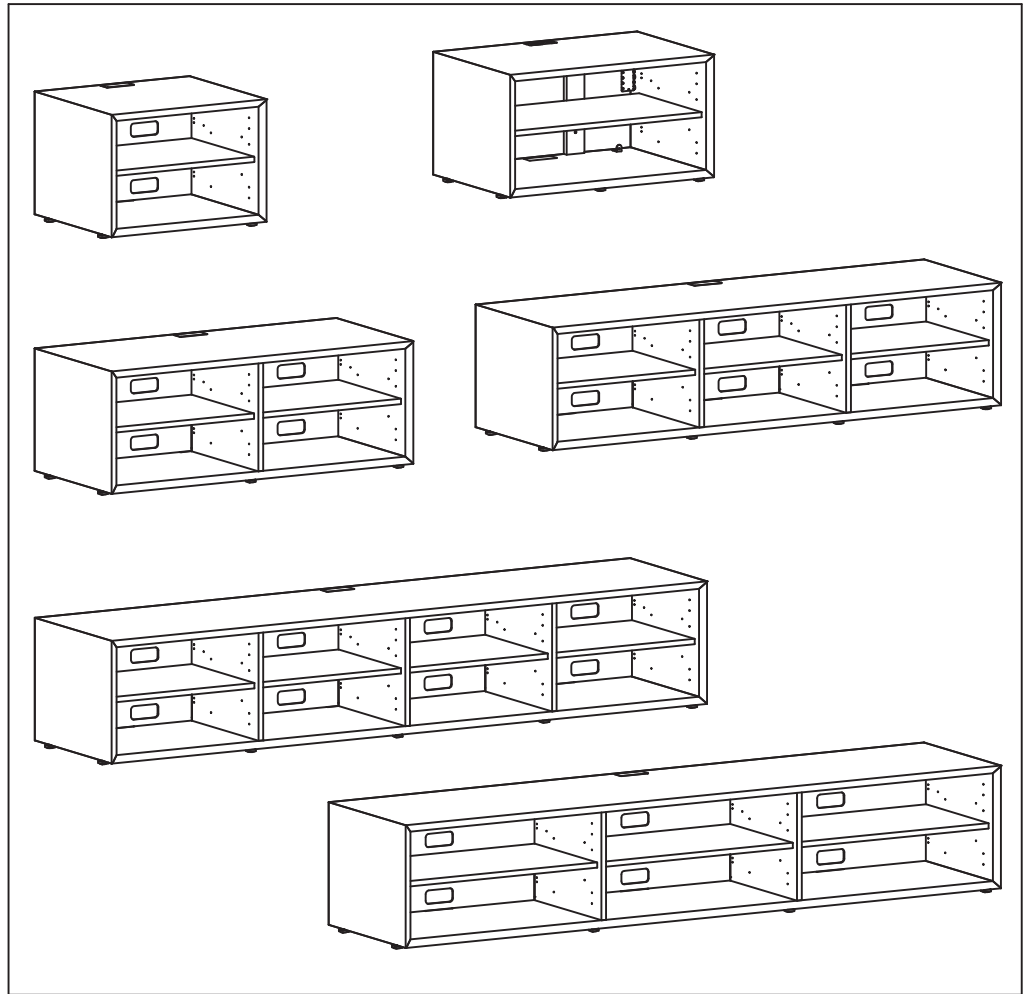

clíc Magnet feet

Version 1.1

Beslag inkluderet
Fittings included
Beschlage inbegriffen

110
111
210
211
212
212AV
310
311
312
312AV

A x 4

120
120S
121
121S
210 Large
211 Large
212 Large
220 Center
220-2
221 Center
221-2
222 Center
222-2
310 Large
311 Large
312 Large

A x 6

130
130S
131
131S
230
230S
231
231S
232
232S
1530
1531

A x 8

140
140 Center
140S Left
140S Right
141
141 Center
141S Left
141S Right
240
240 Center
240 Large
240S Left
240S Right
241
241 Center
241 Large
241S Left
241S Right
242
242 Center
242 Large
242S Left
242S Right
1540
1541