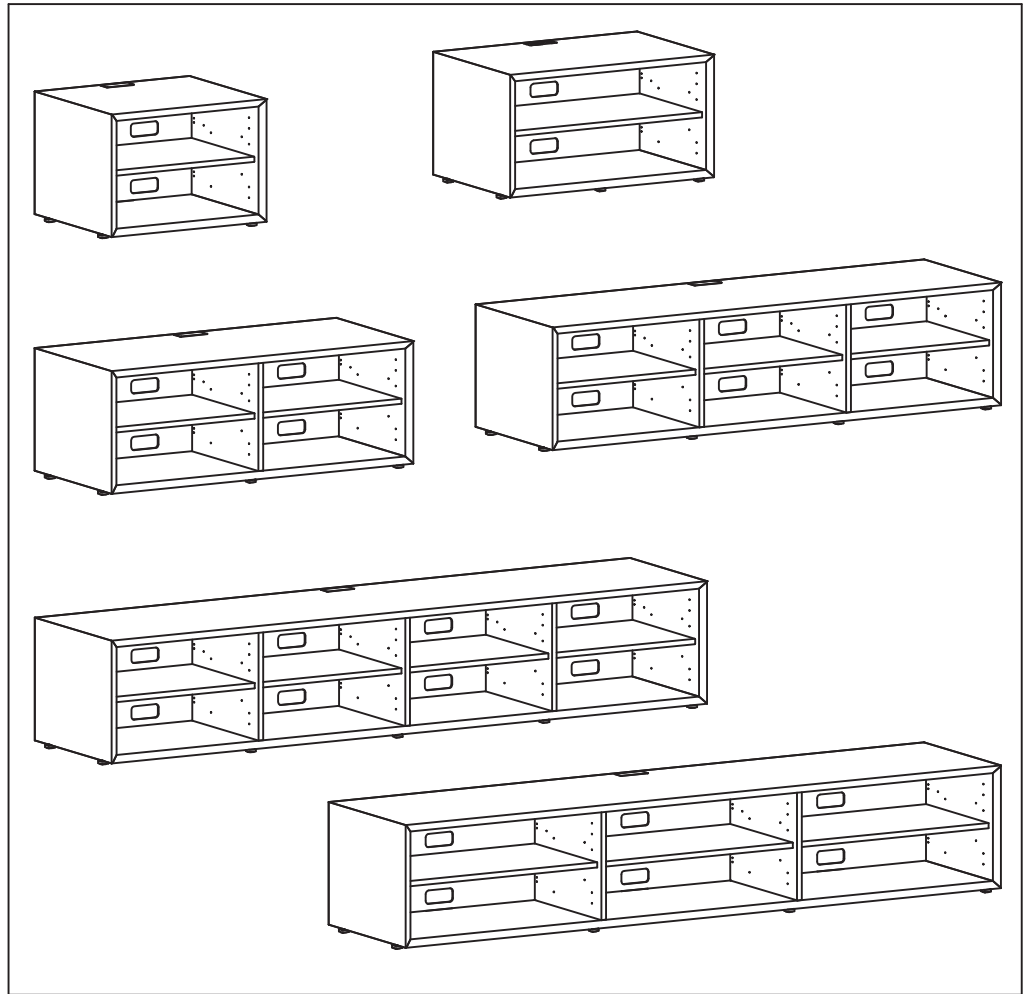

clíc Magnet feet

Version 1.0

Beslag inkluderet
Fittings included
Beschlage inbegriffen

110
111
210
211
212
212AV
310
311
312
312AV

A x 4

120
120S
121
121S
210 Large
211 Large
212 Large
220 Center
220-2
221 Center
221-2
222 Center
222-2
310 Large
311 Large
312 Large

A x 6

130
130S
131
131S
230
230S
231
231S
232
232S

A x 8

140
140 Center
140S Left
140S Right
141
141 Center
141S Left
141S Right
240
240 Center
240 Large
240S Left
240S Right
241
241 Center
241 Large
241S Left
241S Right
242
242 Center
242 Large
242S Left
242S Right