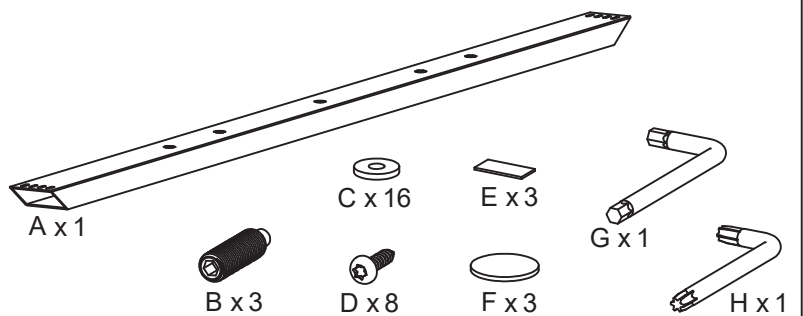

## clíc alustands 2 & 3 support bars

Version 1.2

Beslag inkluderet  
Fittings included  
Beschlage inbegriffen

120 221 Center  
120S 221-2  
121 222 Center  
121S 222-2  
220 Center 420  
220-2

130 232  
130S 232S  
131 430  
131S  
230 1530  
230S 1531  
231  
231S

140 241  
140 Center 241 Center  
140S Left 241 Large  
140S Right 241S Left  
141 241S Right  
141 Center 242  
141S Left 242 Center  
141S Right 242 Large  
240 242S Left  
240 Center 242S Right  
240 Large  
240S Left 1540  
240S Right 1541